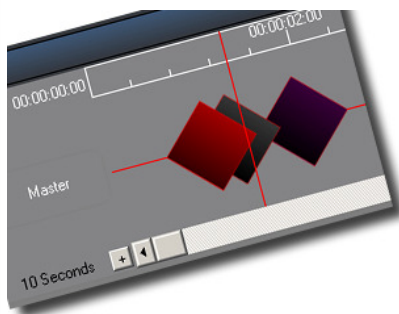

ShotLogger is a versatile software application from the Aqua Suite. It is designed for the quick logging of shots and for creating metadata tags for your video content.

Coupled with Aqua Splice, ShotLogger provides a fast and flexible way to edit and re-purpose your content time and time again.

With ShotLogger you can mark-up points of interest in your video, capture information about those events and then store it all for future use in your database. It is perfect for marking up goals and penalties in football, crashes and overtaking in F1 racing, speeches at political party conferences, special events in newsgathering, flashing lights, violence and nudity for TV and film compliance – the list is endless.

Typically this information, synchronised to the video by timecode, can be used to select media with common themes from which you might want to create, for example, a montage sequence or series promo, or even the edited highlights from a single sporting event.

ShotLogger comes with a neutral design template GUI designed to cover a broad range of uses. But by using the Aqua Dynamic Forms utility, the GUI can be transformed readily into a bespoke design that suits the precise function required by the customer.

The ShotLogger GUI displays the video and the video timeline, making it easy to identify where you are in the video content, and fast-buttons labelled with names of common events to enhance speed of tagging, plus the opportunity to add any other information.

For further details and to request a demonstration please contact Jules Swain.

Suitcase TV
Regency House
30 Silent Street
Ipswich
IP1 1TF
UK

+44 (0)1473 258251
www.suitcasetv.com