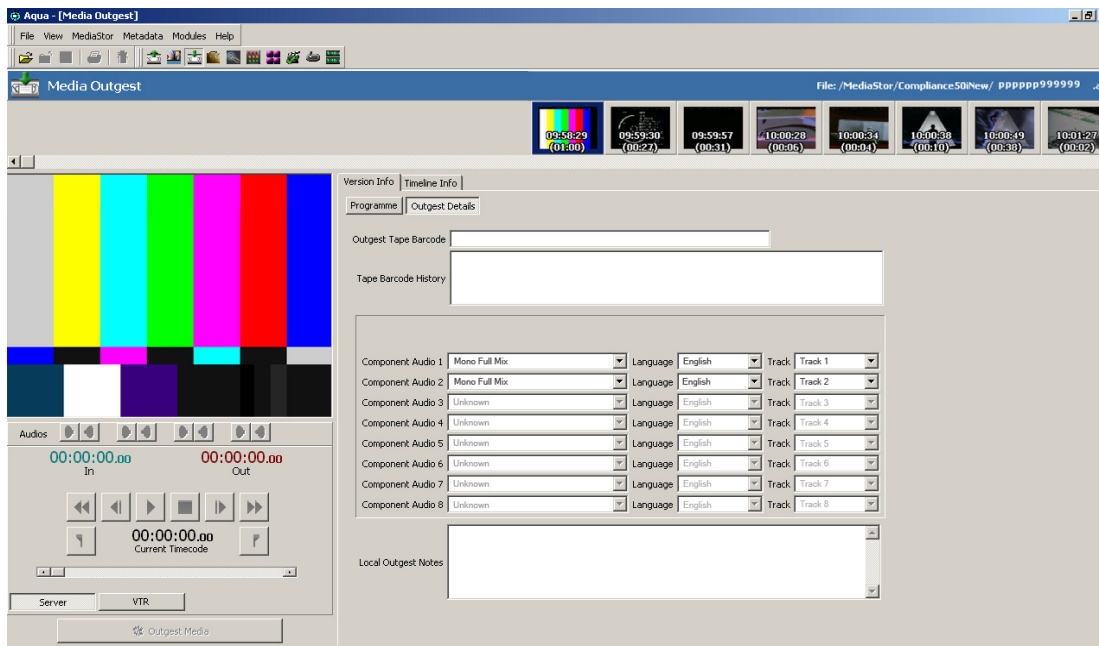

suitcase tv

Technical Data

PRODUCT CODE: AQUA - OUTGEST

Inputs: 50i, 40i, 30i, Long GOP, DV, WMV, and H.264

Outputs: SDI (625) [HD-SDI and 525 soon to follow]

System Requirements

Operating System	Windows XP
Processor	Intel Core 2 Duo
Memory (min)	2 GB RAM
Hard Disk	N/A
Sound Card	Direct X compliant
Graphics Card	Nvidia GTX series
Video	24/32-bit colour
Control	Keyboard, Mouse, or jog/shuttle
Output Card	SDI Output requires an appropriate BlackMagic output card from the Decklink range.

build your own journey...